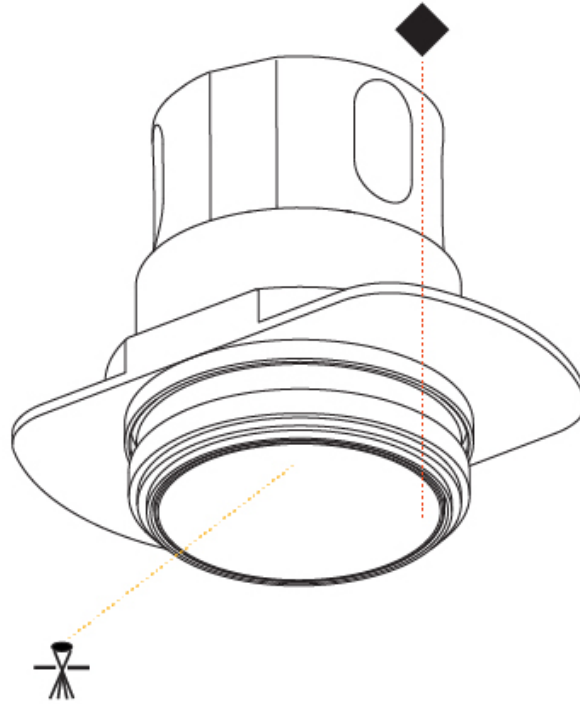

INVADER DEEP TRIMLESS

A37915-

PROJECT	_____
TYPE	_____
SPECIFIER	_____
QUANTITY	_____
DATE	_____

A