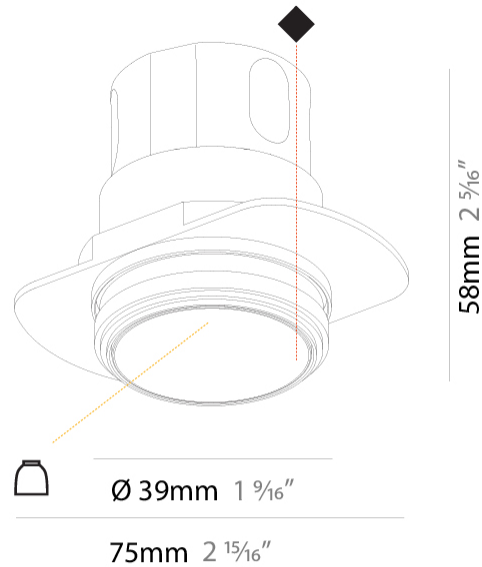

GENERAL

Series: Invader Deep
 Brand: Prolicht
 Division: Architectural
 Mounting Type: Trimless
 Mounting Location: Ceiling
 Subcategory: Spots

PHYSICAL

Shape: Round
 Diameter (mm): 39
 Diameter (in): 1 9/16
 Height (mm): 58
 Height (in): 2 5/16
 Ceiling Thickness (mm): 10 / 12 / 15
 Ceiling Thickness (in): 3/8 or 1/2 or 9/16
 Min. Recessing Depth (mm): 150
 Min. Recessing Depth (in): 5 7/8
 Weight (kg): 0.121
 Weight (lbs): 0.27
 Fixture Finish: SSR / BKV / CWI / CRY / HAB / UFT / ITA / RUA / FTG / MYG / LOD / PUS / FRO / FUP / KIA / POP / BLS / SPG / MEY / GOH / GUM / CHC / COM / ABZ / JAG / OBR / MOS / ROR
 Fixture Material: Aluminum
 Cut-out Measurements: Ø 45mm / 1 3/4"
 Upon Request: Unique Sizes Unique Ceiling Thickness

LED

Number of LEDs: 1
 Color Temperature (°K): 2700 / 3000 / 3500 / 4000
 Max. Delivered Lumen (lm): 160 / 170 / 176 / 180
 CRI: >90 CRI
 Lamp Life (hrs): 50000
 Upon Request: RGB-W Tunable White Special Color Temperature

OPTICAL

Reflector°: 12 / 20 / 35
 Upon Request: Special Beam Angles

RATINGS AND CERTIFICATIONS

Certified By: Certified for North American Standards
 IP rating: IP20

INVADER DEEP TRIMLESS

A37915-

PROJECT	_____
TYPE	_____
SPECIFIER	_____
QUANTITY	_____
DATE	_____

GENERAL

Series: Invader Deep
Brand: Prolicht
Division: Architectural
Mounting Type: Recessed
Mounting Location: Ceiling
Subcategory: Downlight

PHYSICAL

Shape: Round
Diameter (mm): 45
Diameter (in): 1 3/4
Height (mm): 62
Height (in): 2 7/16
Ceiling Thickness (mm): 10 / 12.5 / 15
Ceiling Thickness (in): 3/8 or 1/2 or 9/16
Min. Recessing Depth (mm): 150
Min. Recessing Depth (in): 5 7/8
Light Distribution: Downlight
Weight (kg): 0.104
Weight (lbs): 0.23
Fixture Finish: SSR / BKV / CWI / CRY / HAB / UFT / ITA / RUA / FTG / MYG / LOD / PUS / FRO / FUP / KIA / POP / BLS / SPG / MEY / GOH / GUM / CHC / COM / ABZ / JAG / OBR / MOS / ROR
Fixture Material: Aluminum Die Cast
Cut-out Measurements: 41mm / 1 5/8"