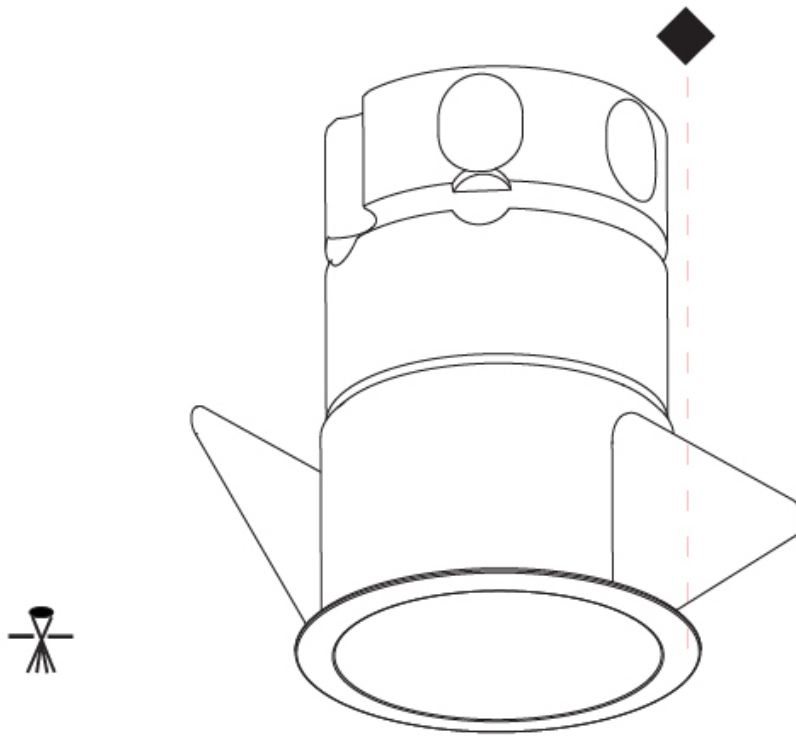

INVADER DEEP RECESSED

A37965-

PROJECT _____

TYPE _____

SPECIFIER _____

QUANTITY _____

DATE _____

A